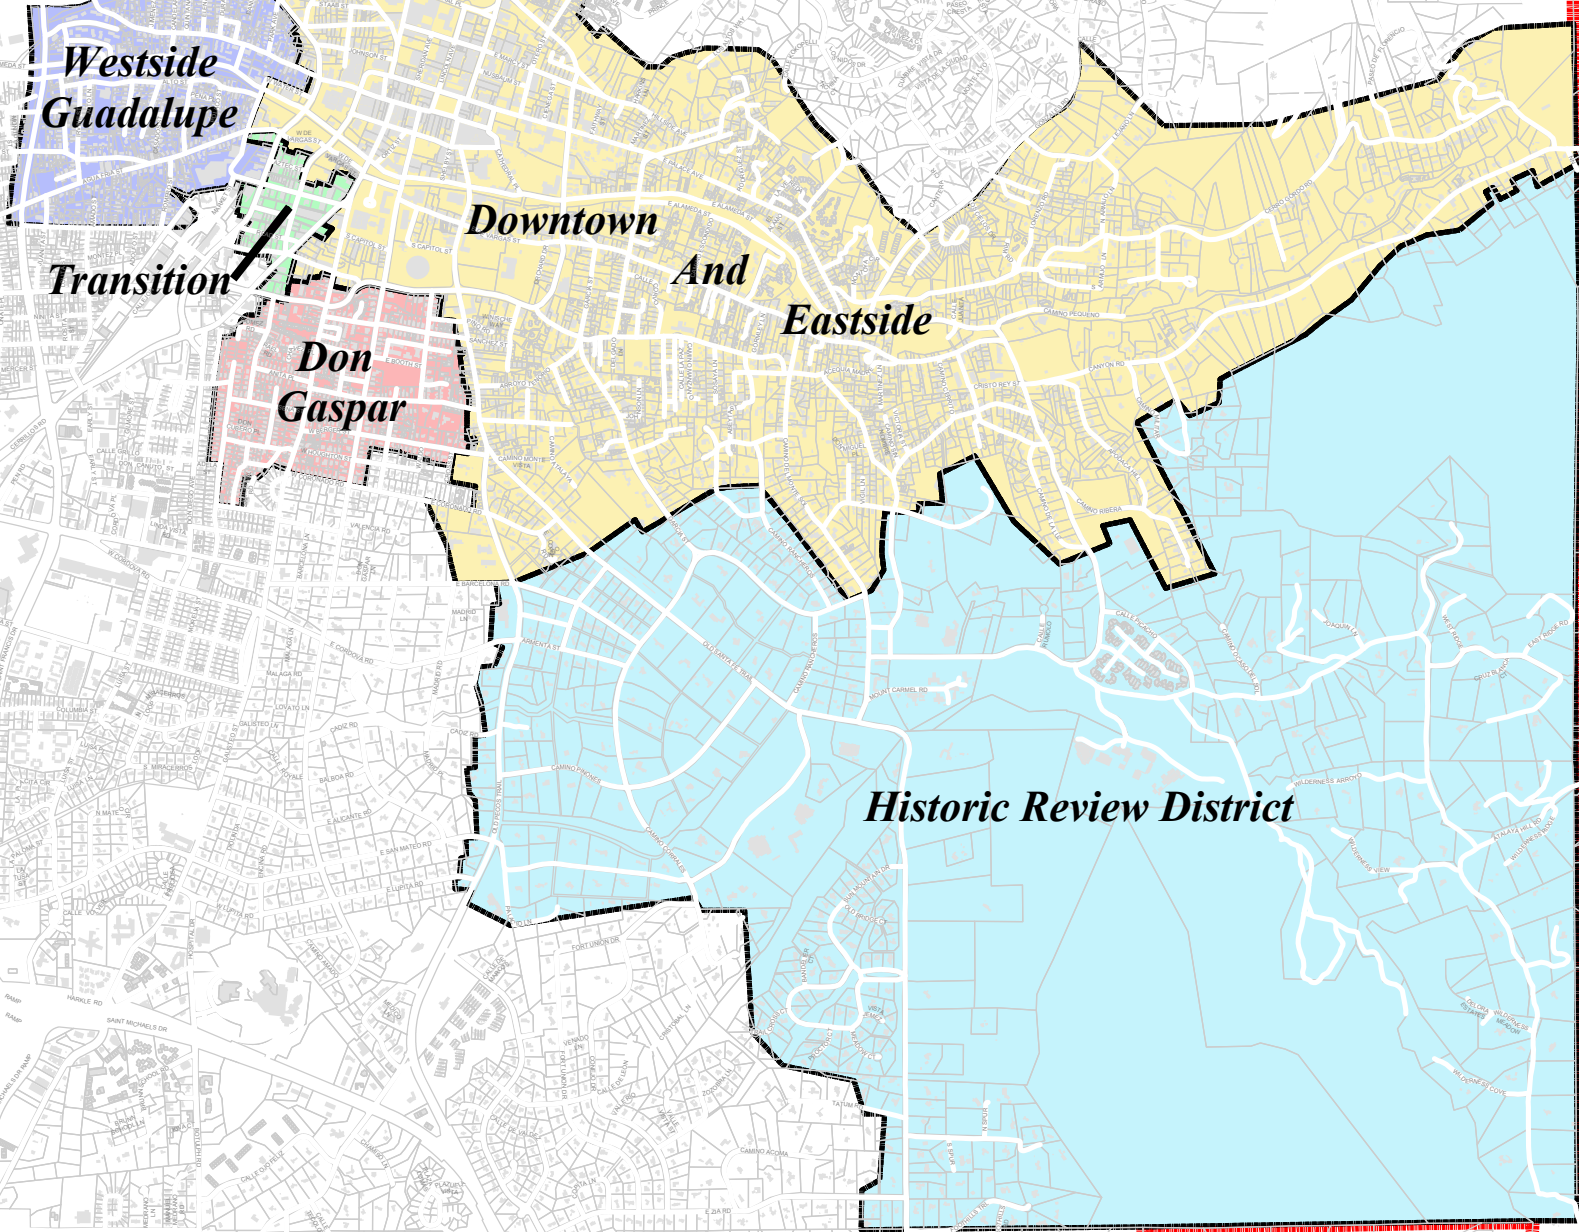

City of Santa Fe Historic Districts

Legend

- Historic Districts
- Parcel Boundaries
- Building Footprint
- City Limits

1 inch = 500 feet